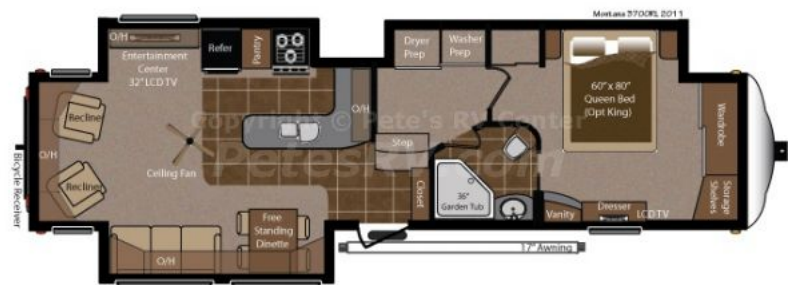

## Features and Equipment

- GENERATOR READY
- HICKORY PACKAGE
- ARCTIC INSULATION PACKAGE
- HI-GLOSS FIBERGLASS SIDEWALLS
- 12 CU FT SIDE BY SIDE REFRIG
- CENTRAL VACUUM
- END TABLE & LAMP
- 12 VOLT 19" BEDROOM LCD TV
- RVIA SEAL
- 40" LCD TV
- GARDEN TUB
- FIREPLACE
- 30" CONVENTIONAL MICROWAVE
- DUAL PANE SAFETY GLASS WINDOWS
- MOCHA DECOR
- FREE STANDING DINETTE AND 4 CHAIRS
- FANTASTIC VENT FAN - KITCHEN
- WASHER/DRYER PREP
- ELECTRIC AWNING
- MOR RYDE HITCH PIN
- 2ND 13.5BTU A/C
- KING BED
- MOVING TO MONTANA PACKAGE
- SOFA W/INTEGRATED DESK