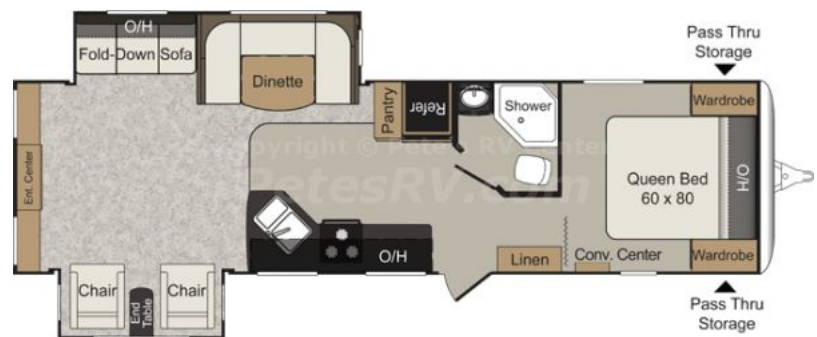

2012 Passport 3180RE

Basic Info

Stock Number	15372
Year	2012
Brand	Passport
Model	3180RE
New / Used	New
Serial Nr	4YDT31827CT412805
VIN	NA
Type	Travel Trailer
Manufacturer	Keystone
Chassis	NA
Mileage	NA
Length	34 ft 10 in (10.64 m)
Weight	5,922
Fuel	NA
Nr of Slideouts	2
Interior Color	BLACK STAR

Features and Equipment

• EXTERIOR PACKAGE • RVIA SEAL/GO CAMPING • EZ LUBE HUBS • TINTED SAFETY GLASS • 4 STABILIZER JACKS • EXTERIOR SHOWER • FOOT FLUSH TOILET • DOUBLE DOOR REFRIGERATOR • OVEN W/3 BURNER RANGE TOP • PRIVACY SHADES • BLACK STAR DECOR	• INTERIOR PACKAGE • TV ANTENNA W/BOOSTER • 6 GAL GAS/ELEC WATER HEATER W/DSI • OUTSIDE SPEAKERS • ENCLOSED UNDERBELLY • SPARE TIRE KIT • SKYLIGHT IN BATH • 13.5 BTU A/C - DUCTED • DUCTED FURNACE • 26" LCD TV	• WINTERIZATION • FRONT DIAMOND PLATE • FOLDING ENTRY HANDLE • ELECTRIC AWNING • RVQ GRILL • AM/FM/CD/DVD PLAYER • RAISED PANEL CABINET DOOR • MICROWAVE • ALUMINUM RIMS • 15K BTU A/C

Features and Equipment

• EXTERIOR FEATURES • Double entry steps at main door • Heavy duty front mechanical jack • Dual battery rack over A-frame • Lighted exterior pass thru storage compartment • Patio entrance light	• Insulated lockable radius baggage doors with hold backs • Triple entry steps at main door (GT only) • 4 scissor style stabilizer jacks • Rain gutters with downspouts • Outside cook center w/stove (Passport)	• Insulated radius entrance door with screen door • Molded fender skirts • 2-20lb. Propane bottles with flip top cover • Electric adjustable awning • Portable Outside Grill (GT only)